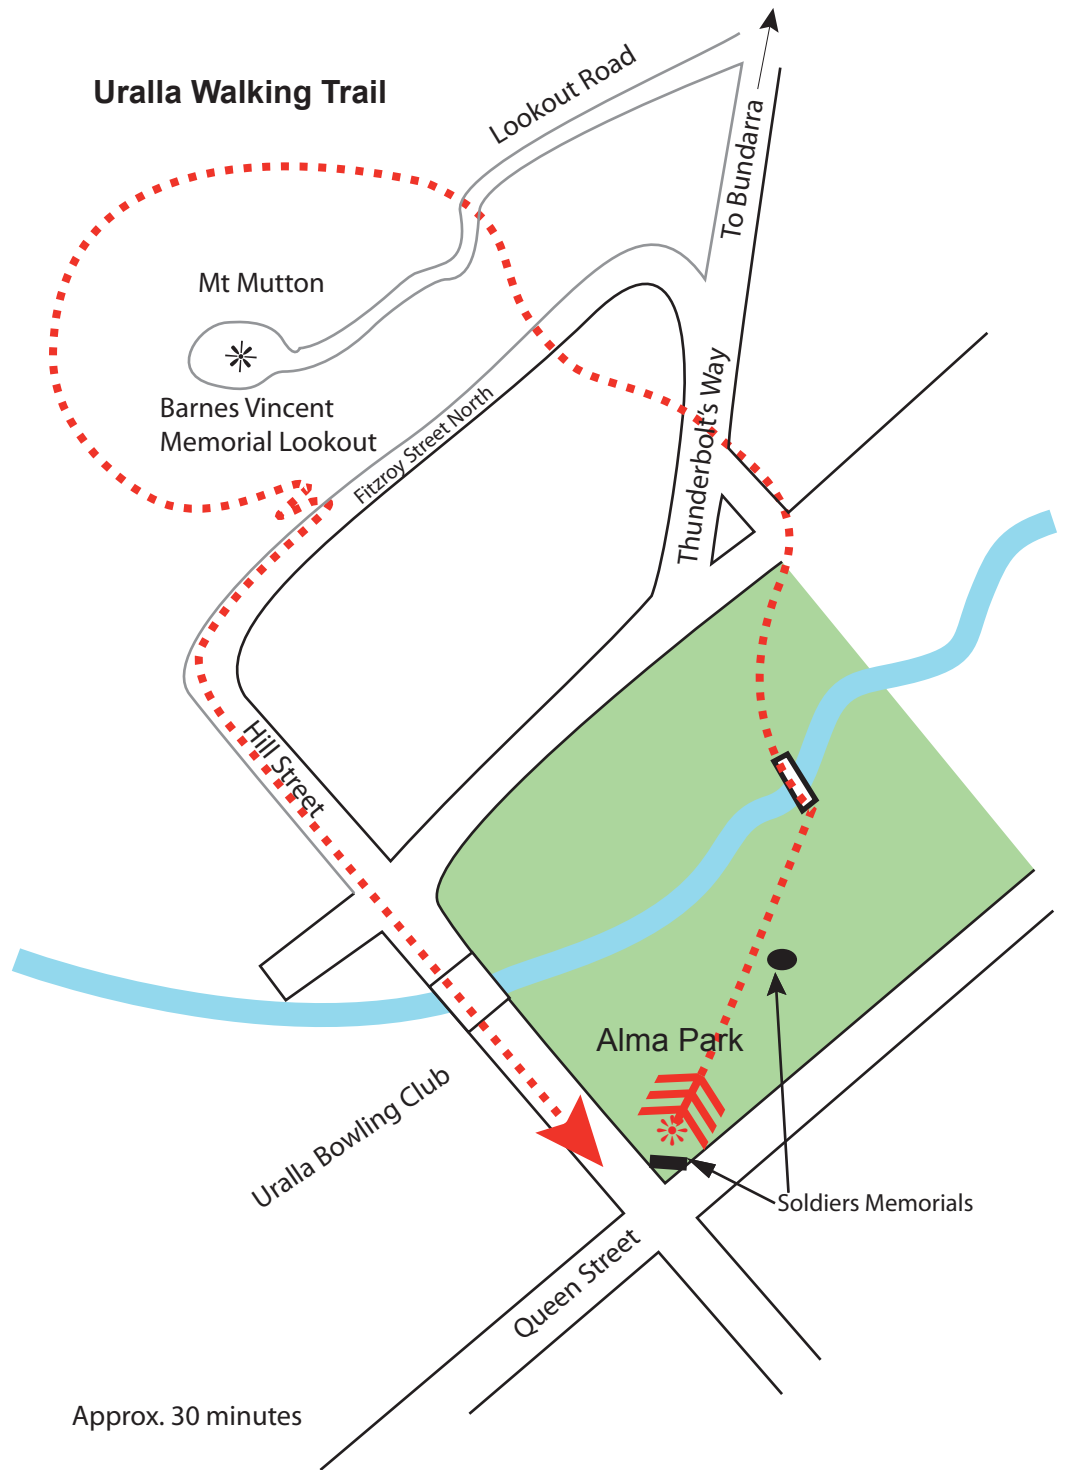

Uralla Walking Trail

Approx. 30 minutes

Uralla Walking Trail

Approx. 30 minutes