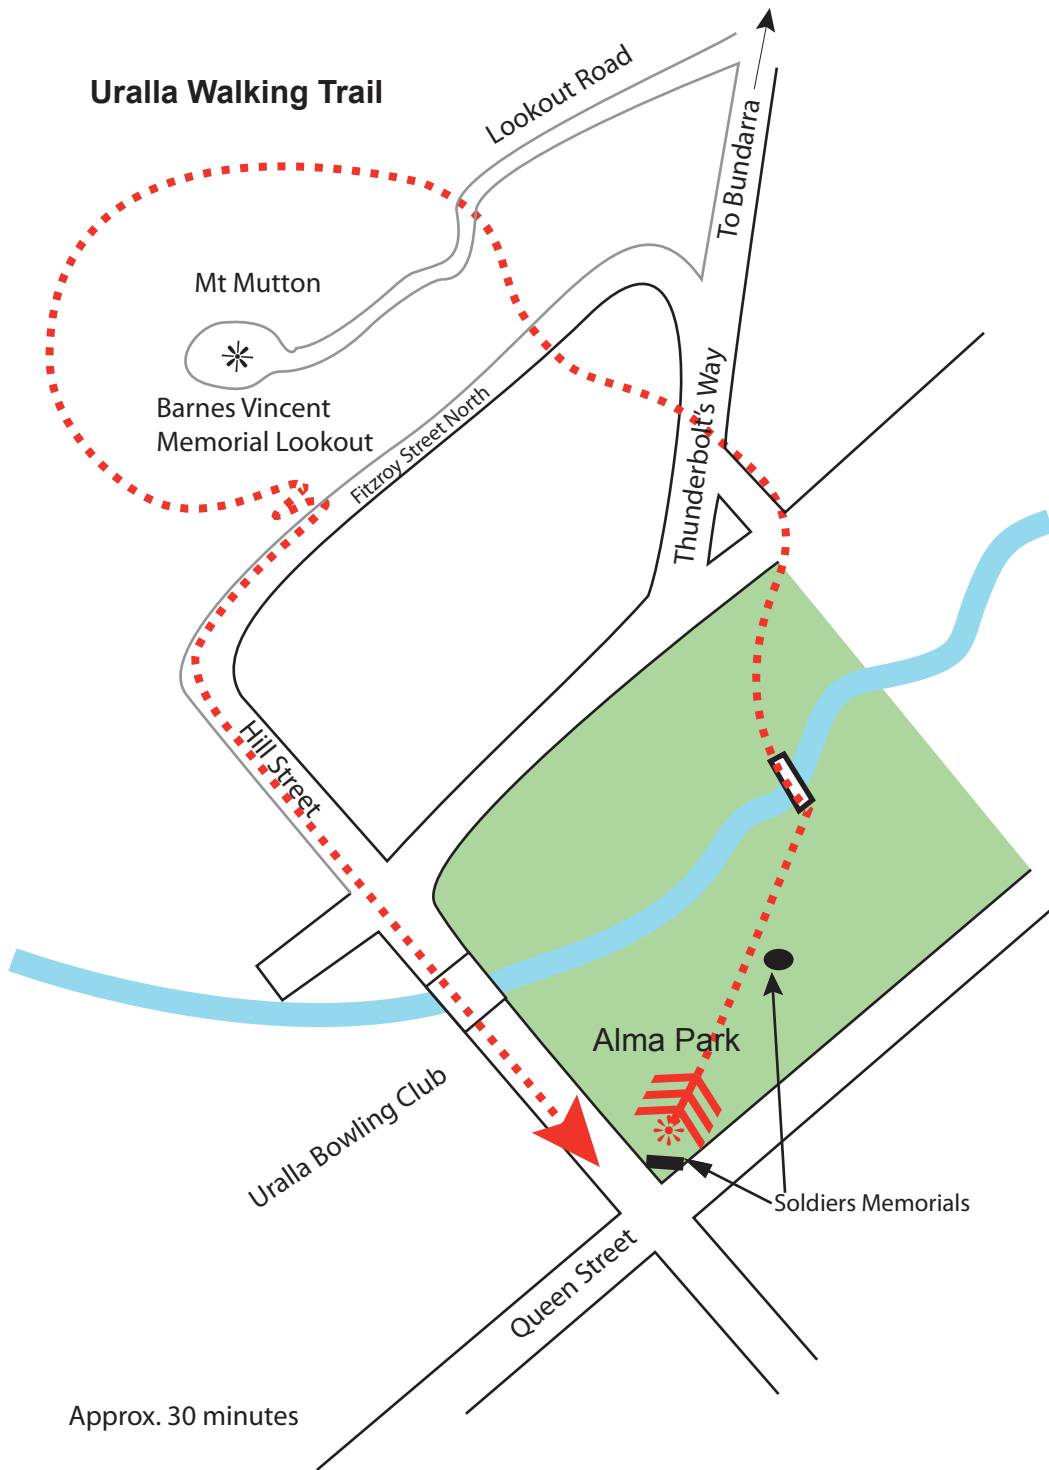

Uralla Walking Trail

Approx. 30 minutes

Uralla Walking Trail

Approx. 30 minutes