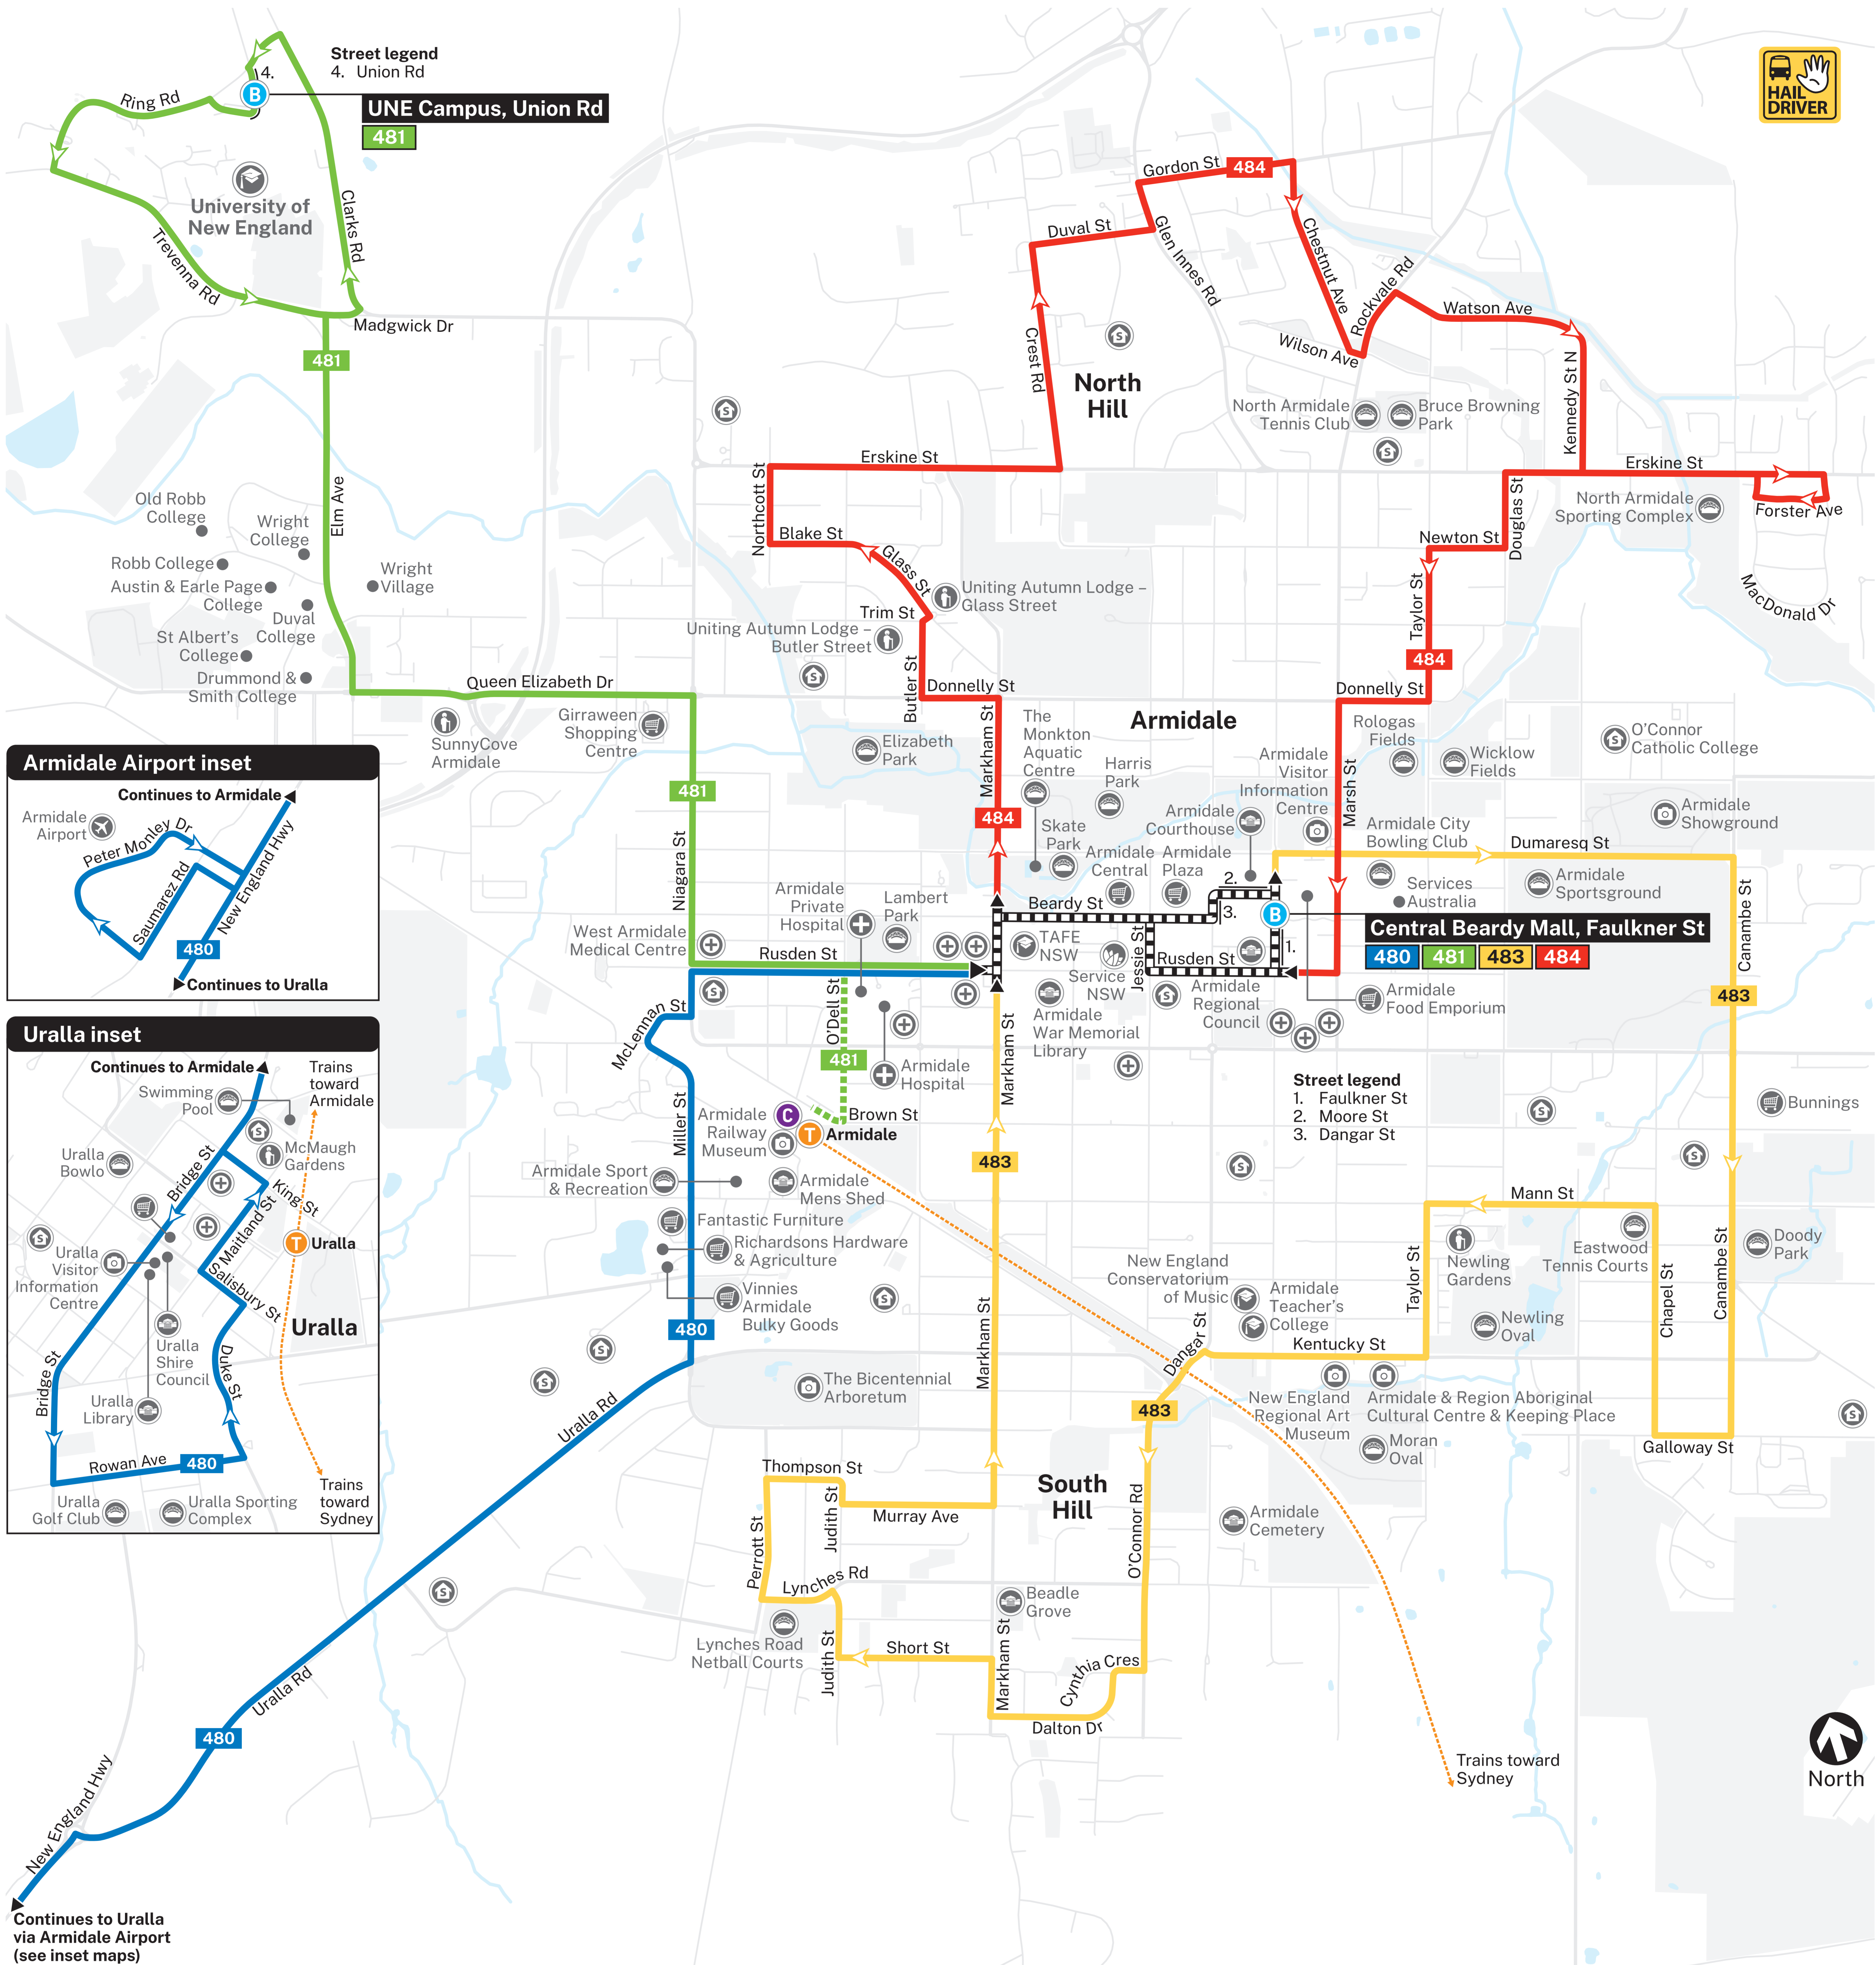

Armidale bus network map

Bus route index

Routes operated by Edwards Coaches

- 480** Armidale to Uralla (& Return) via Hospital and Airport
- 481** Armidale to UNE (& Return) via Hospital
- 483** Armidale to South Hill (Loop)
- 484** Armidale to North Hill (Loop)

Plan your better trip at transportnsw.info