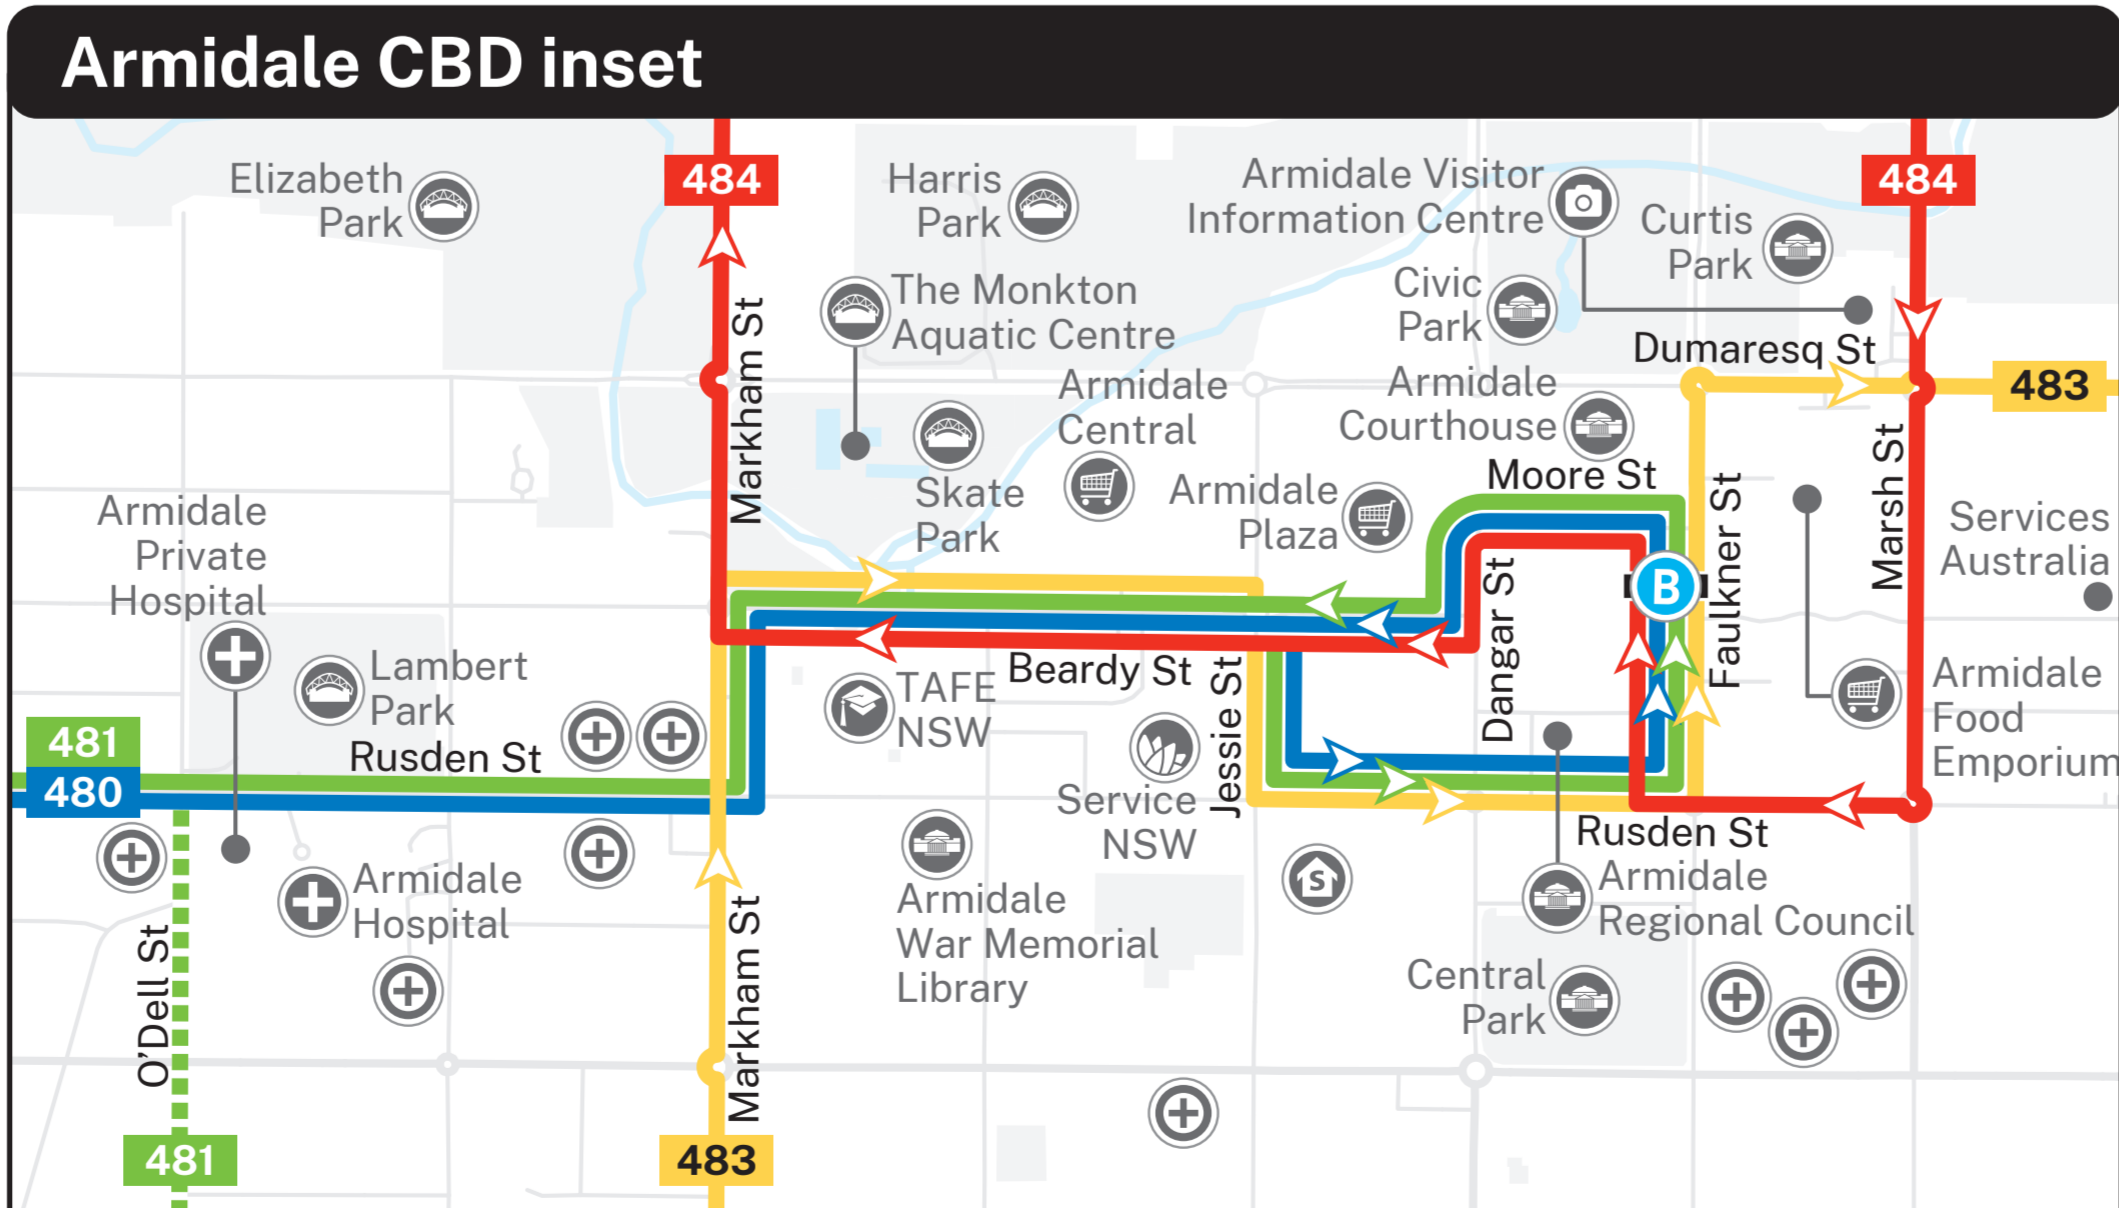

Armidale bus network map

Bus route index

Routes operated by Edwards Coaches

- 480** Armidale to Uralla (& Return) via Hospital and Airport
- 481** Armidale to UNE (& Return) via Hospital
- 483** Armidale to South Hill (Loop)
- 484** Armidale to North Hill (Loop)

Plan your better trip at transportnsw.info