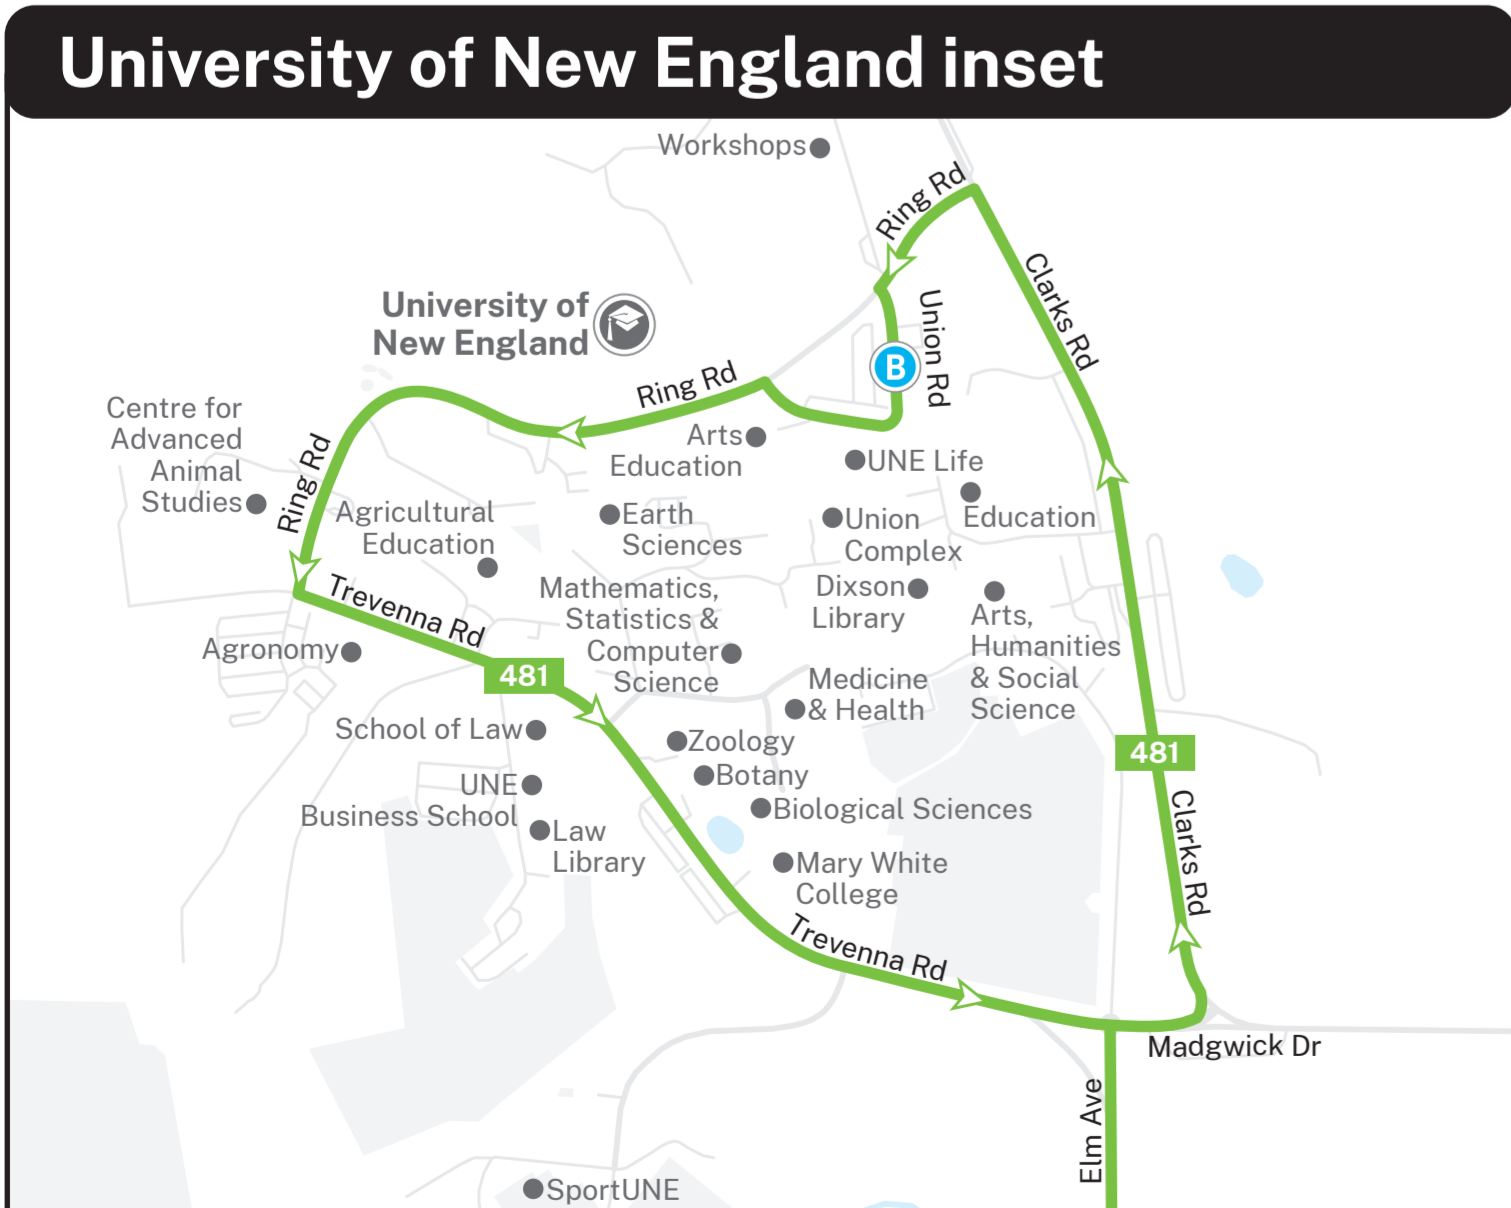

Armidale bus network map

Bus route index

Routes operated by Edwards Coaches

- 480** Armidale to Uralla (& Return) via Hospital and Airport
- 481** Armidale to UNE (& Return) via Hospital
- 483** Armidale to South Hill (Loop)
- 484** Armidale to North Hill (Loop)

Plan your better trip at transportnsw.info