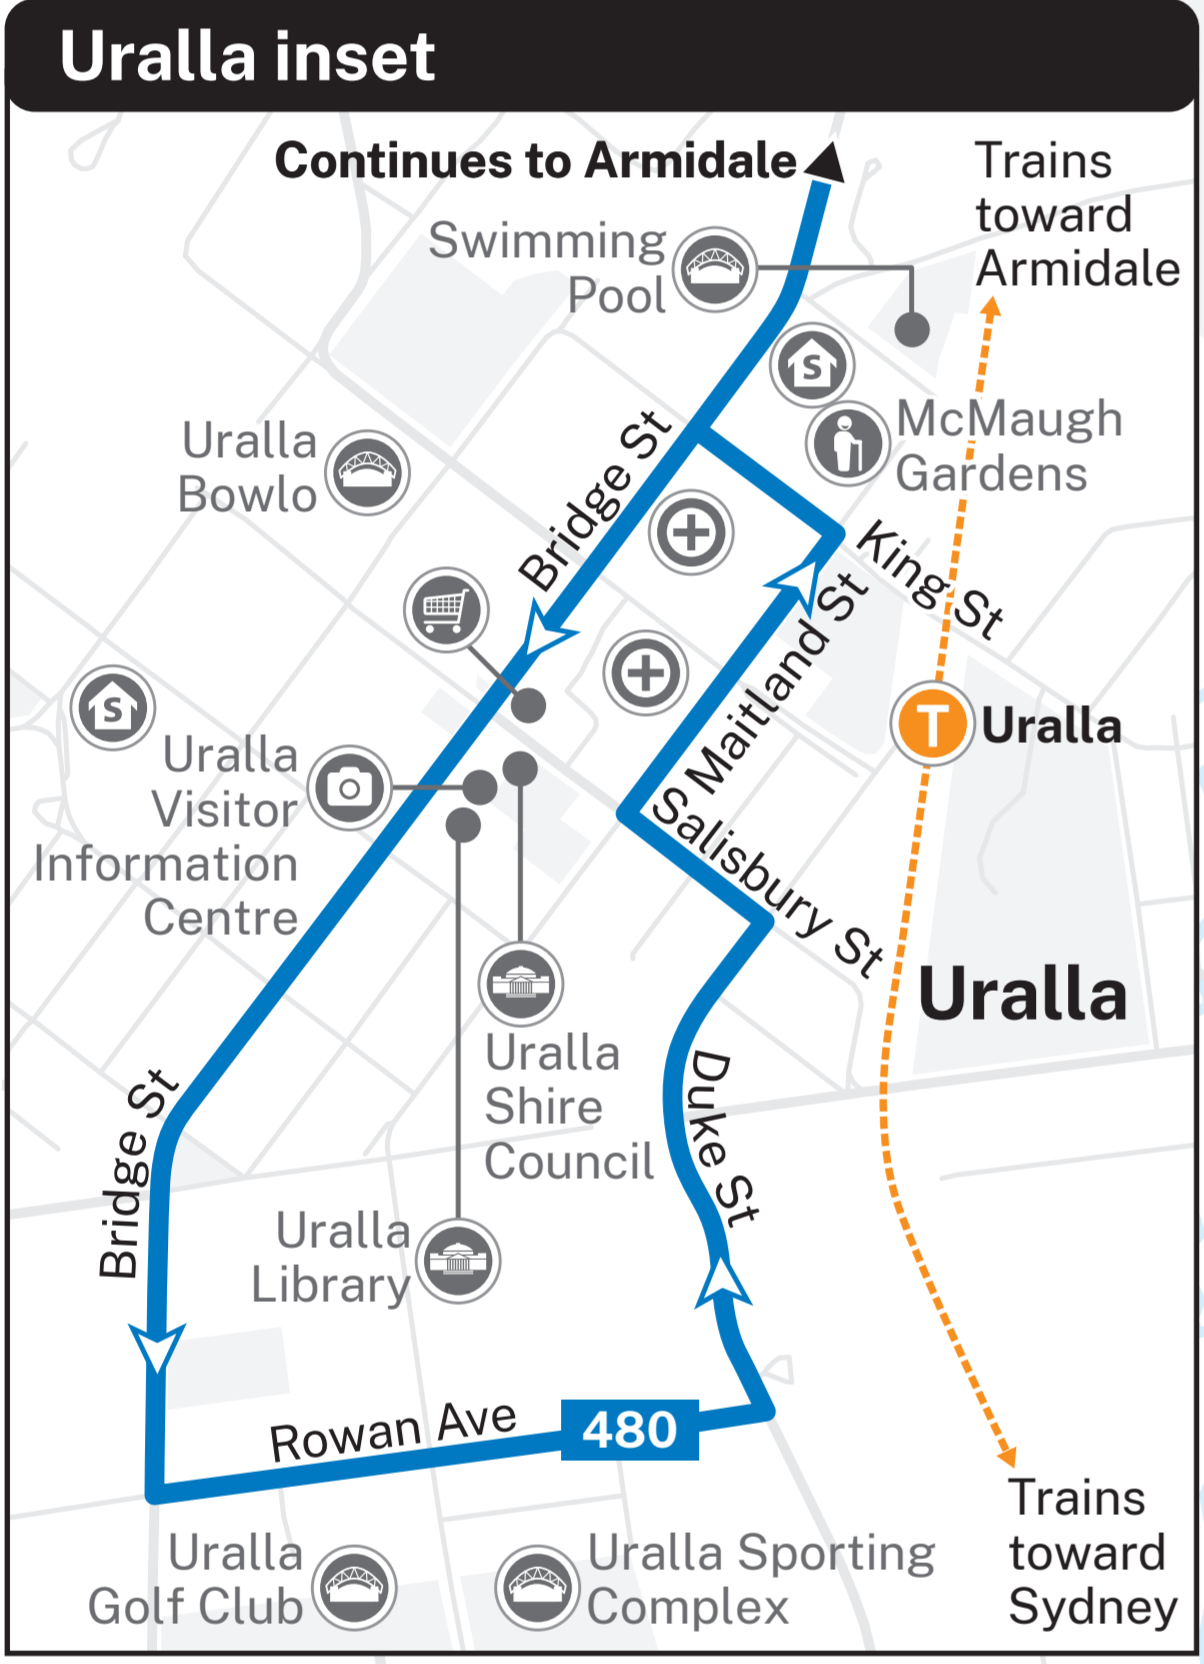

Armidale bus network map

Bus route index

Routes operated by Edwards Coaches

- 480** Armidale to Uralla (& Return) via Hospital and Airport
- 481** Armidale to UNE (& Return) via Hospital
- 483** Armidale to South Hill (Loop)
- 484** Armidale to North Hill (Loop)

Plan your better trip at transportnsw.info