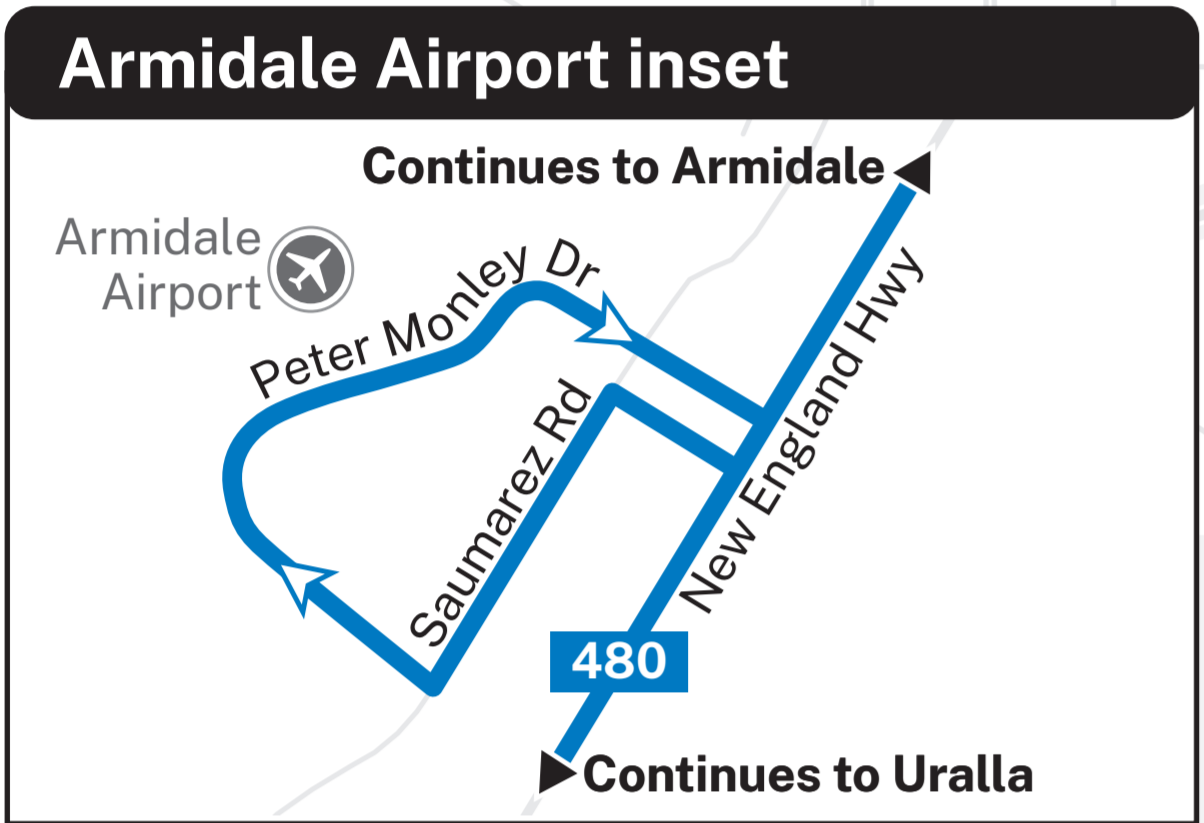

Armidale bus network map

Bus route index

Routes operated by Edwards Coaches

- 480** Armidale to Uralla (& Return) via Hospital and Airport
- 481** Armidale to UNE (& Return) via Hospital
- 483** Armidale to South Hill (Loop)
- 484** Armidale to North Hill (Loop)