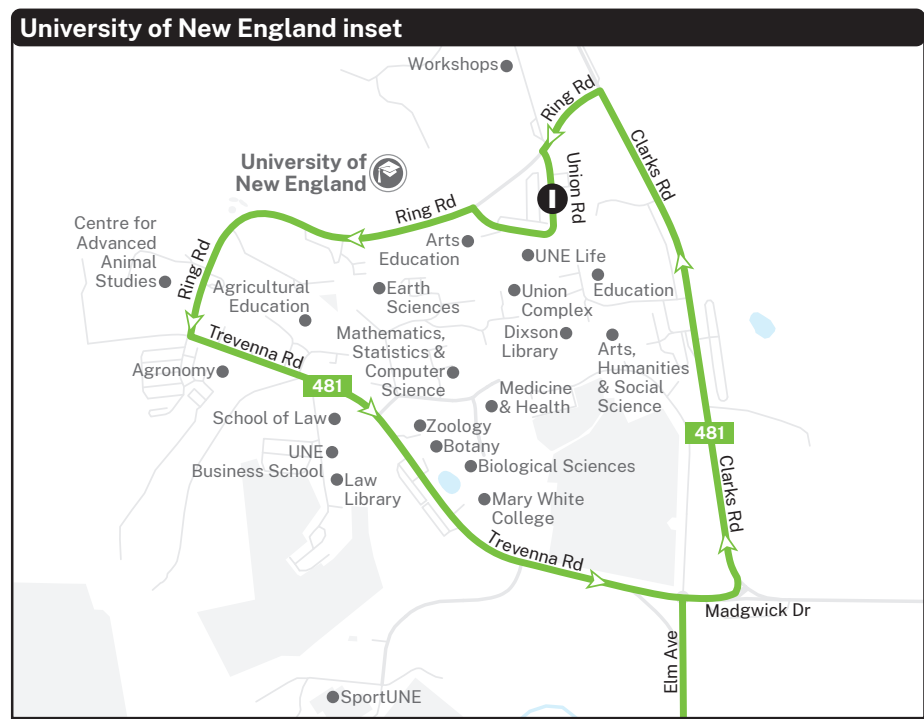

Armidale bus network map and timetable

Base map © OpenStreetMap contributors

Legend

- Bus route
- Limited service
- Timing point
- Coach stop
- Hospital
- Medical centre
- School
- Tertiary education
- Sport facility
- Tourist attraction
- Service NSW
- Community facility
- Retirement / aged care
- Airport
- Shopping

How to read this timetable

- Use the network map to see the bus route number(s) for your location. Check the timing point letter at or before your location.
- Locate this timing point letter on the timetable. Read across left to right to see the scheduled trips throughout the day.
- Check for any explanation notes. Read your selected trip top to bottom to see when the bus will arrive at your destination.
- Check the bottom of the timetable to see if your bus continues as or connects with other bus routes upon arrival at Central Beardsley Mall, Faulkner St.