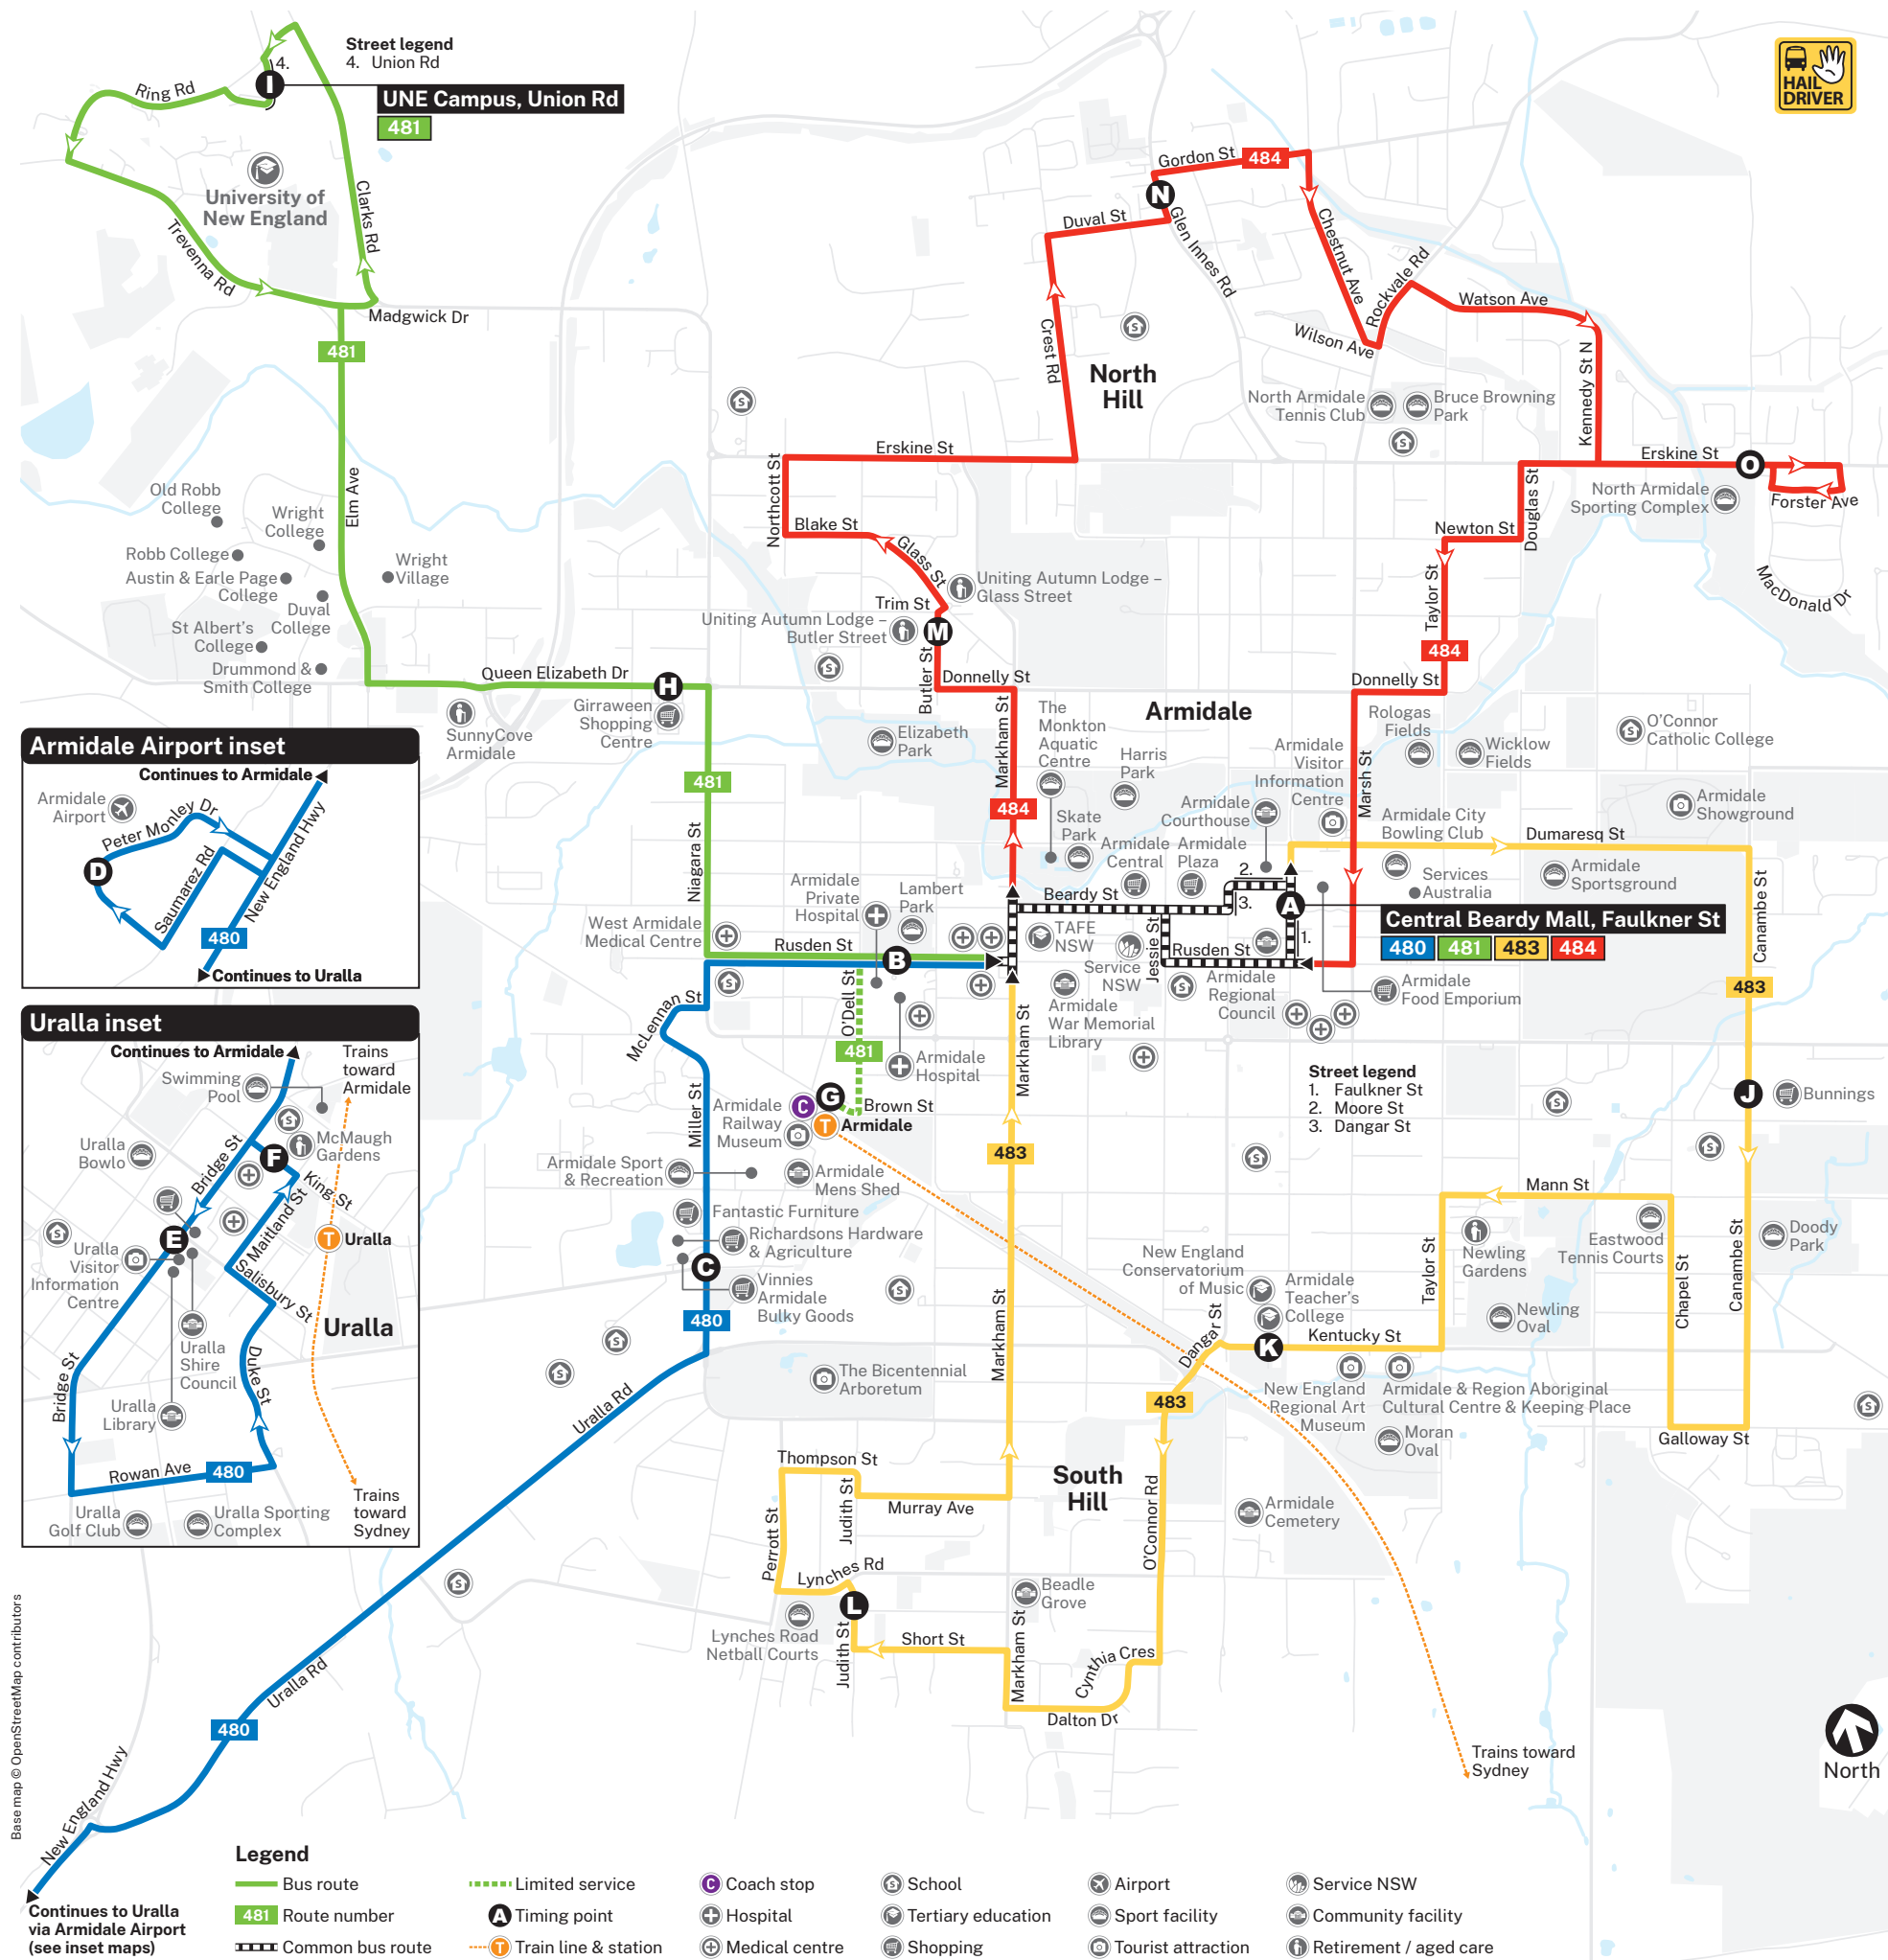

Armidale bus network map and timetable

Base map © OpenStreetMap contributors

Legend

- Bus route
- Limited service
- Timing point
- Coach stop
- Hospital
- Medical centre
- School
- Tertiary education
- Sport facility
- Tourist attraction
- Service NSW
- Community facility
- Retirement / aged care
- Airport
- Shopping

How to read this timetable

- Use the network map to see the bus route number(s) for your location. Check the timing point letter at or before your location.
- Locate this timing point letter on the timetable. Read across left to right to see the scheduled trips throughout the day.
- Check for any explanation notes. Read your selected trip top to bottom to see when the bus will arrive at your destination.
- Check the bottom of the timetable to see if your bus continues as or connects with other bus routes upon arrival at Central Beardsley Mall, Faulkner St.

- Explanation Notes:**
- U** This trip operates during March to September only
 - S** Operates on school days only
 - C** On school days only, bus operates via O'Connor Catholic College – skipping Dumaresq St between Douglas St and Canambe St
 - H** Operates on school holidays only