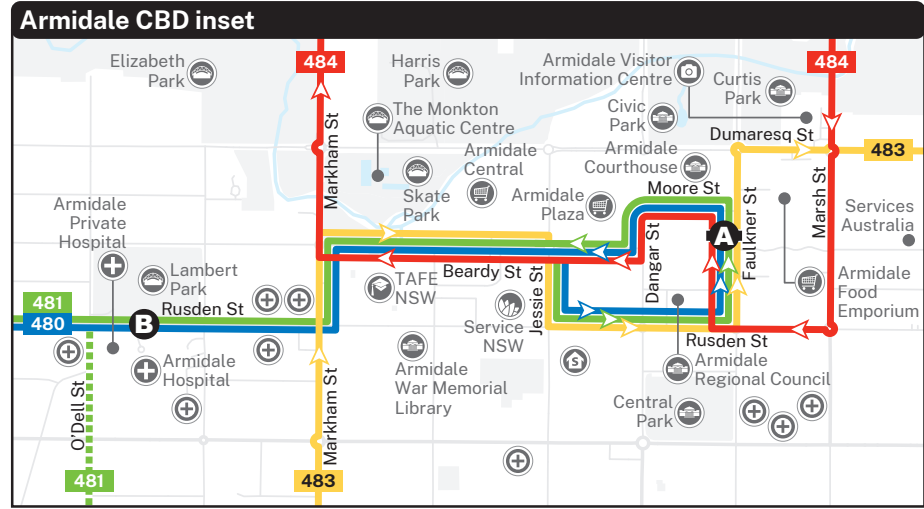

Armidale bus network map and timetable

Base map © OpenStreetMap contributors

Legend

- Bus route
- Limited service
- Timing point
- Coach stop
- Hospital
- Medical centre
- School
- Tertiary education
- Sport facility
- Tourist attraction
- Service NSW
- Community facility
- Retirement / aged care
- Airport
- Shopping

How to read this timetable

- Use the network map to see the bus route number(s) for your location. Check the timing point letter at or before your location.
- Locate this timing point letter on the timetable. Read across left to right to see the scheduled trips throughout the day.
- Check for any explanation notes. Read your selected trip top to bottom to see when the bus will arrive at your destination.
- Check the bottom of the timetable to see if your bus continues as or connects with other bus routes upon arrival at Central Beardsley Mall, Faulkner St.